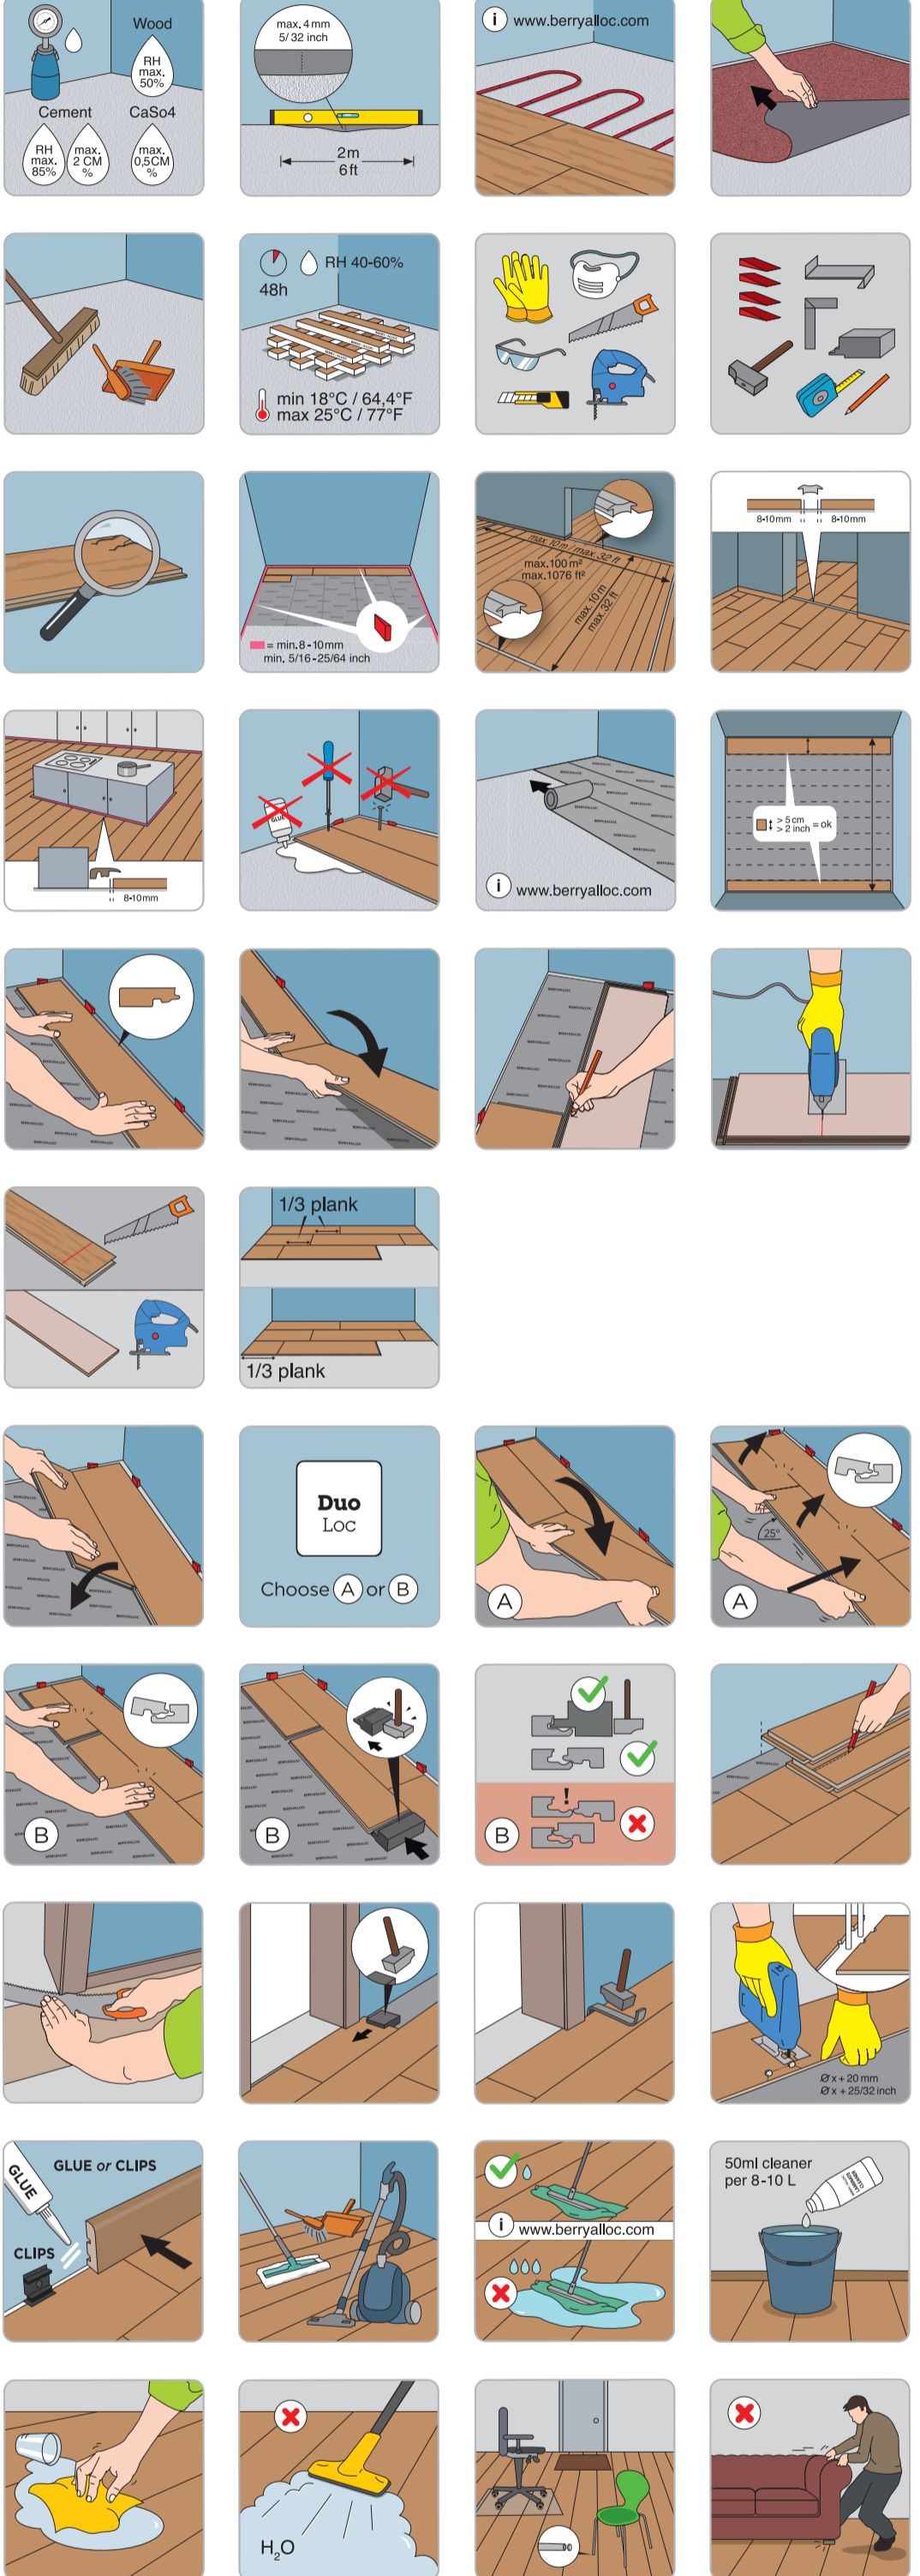

BERRYALLOC®

LAMINATE

Impulse V4

Made in **Belgium**

LOOKING FOR MORE INFO?

UNDERLAYS

INSTALLATION

FLOOR HEATING

CARE & MAINTENANCE

WARRANTY

VISIT OUR WEBSITE
WWW.BERRYALLOC.COM

Discover our products