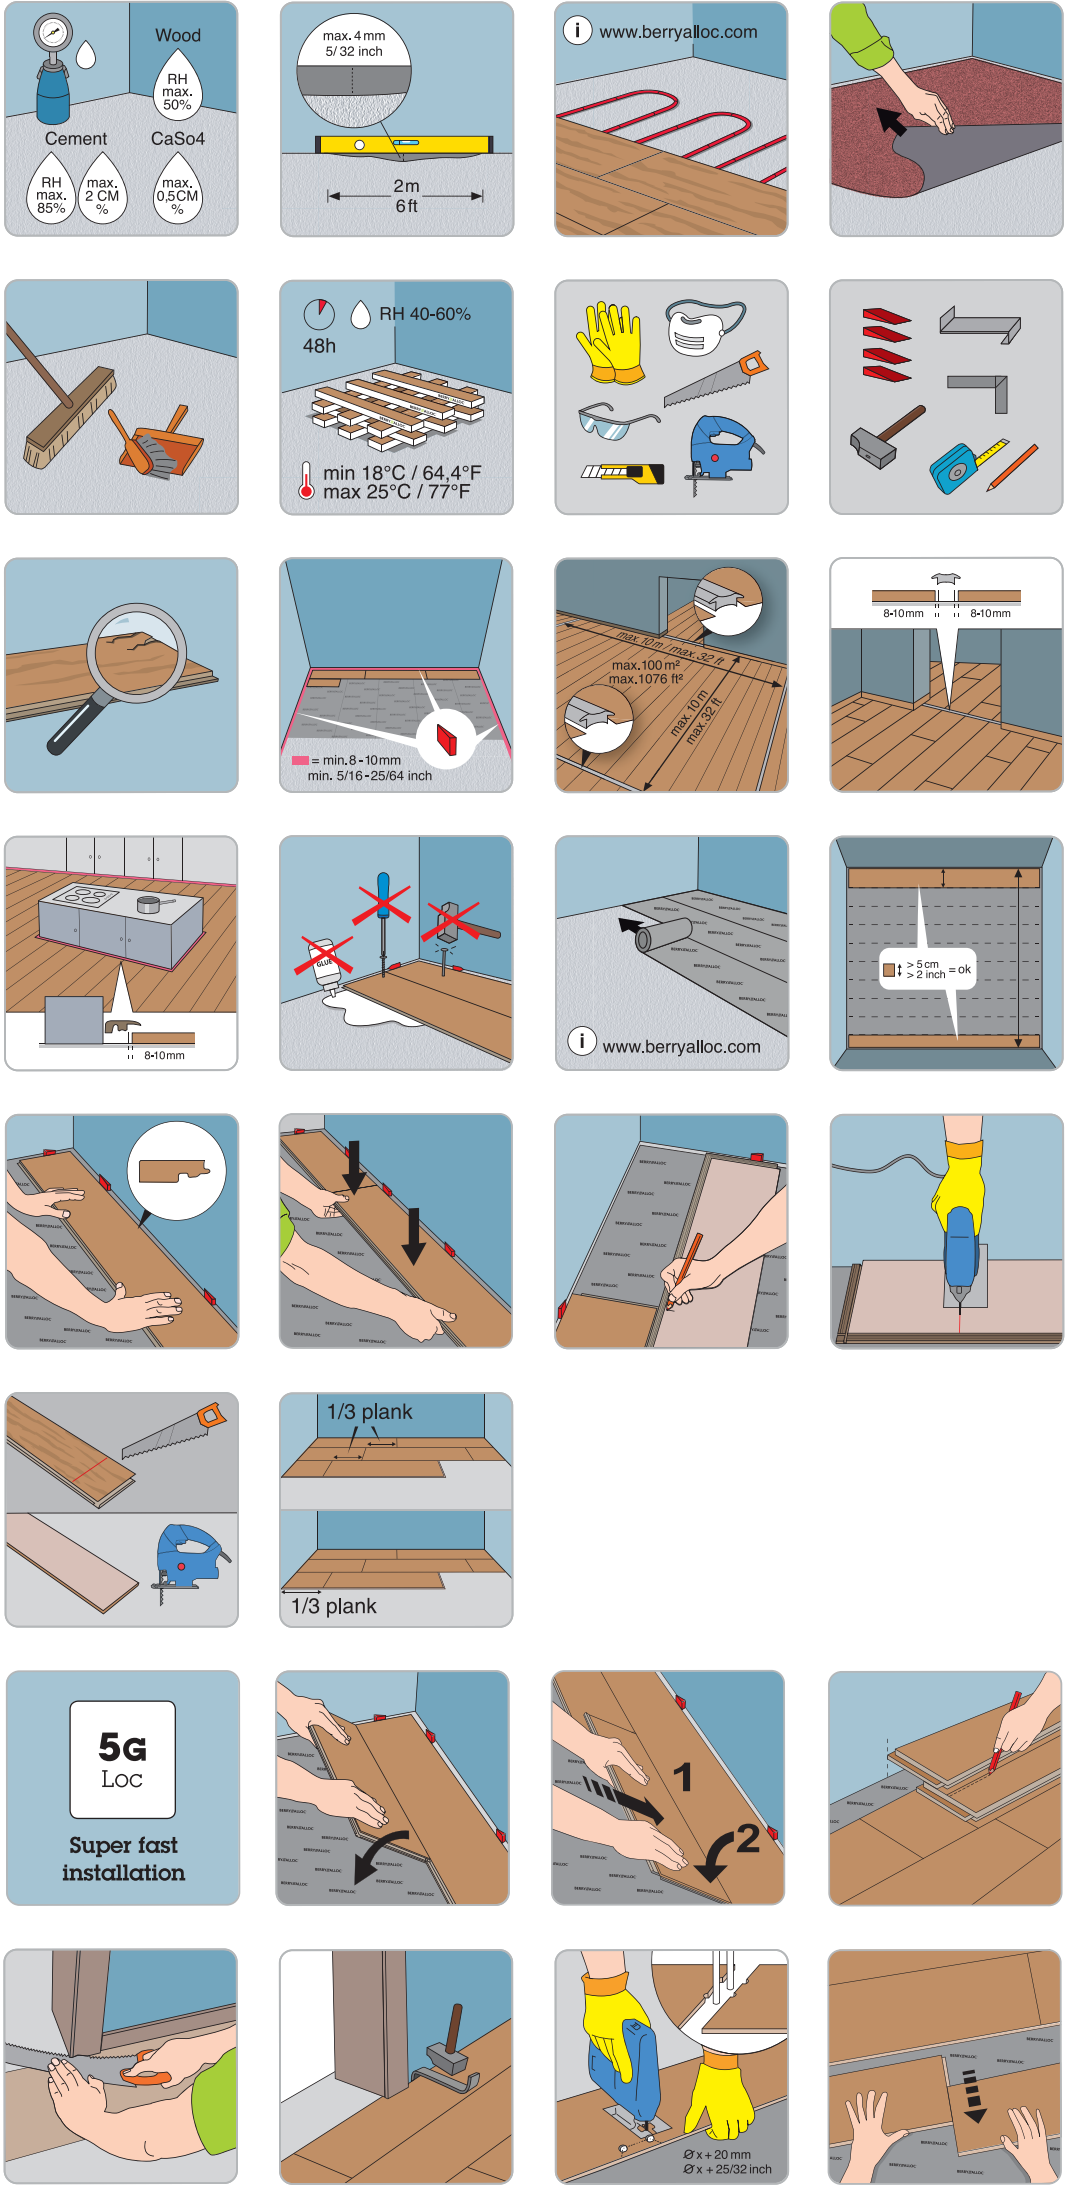

BERRYALLOC®

LAMINATE

Eternity Long